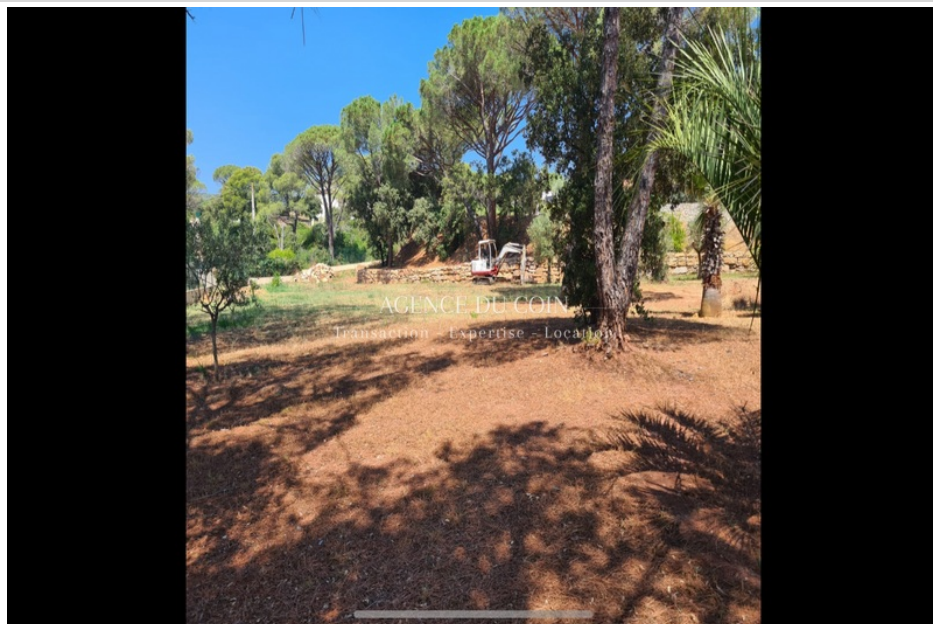

AGENCE DU COIN

Transaction - Expertise - Location - Tél : 04 94 82 94 16

Email : contact@agenceducoin83.com

€ 260 000

Buying land

Surface : 2200 m²

Field appearance : flat

View : Campagne

Amenities :

calm, limited

Fees and charges :

260 000 € agency fees 3,85% à the responsibility of the buyer included

Land La Motte

Ref. : 718V240T - Mandat n°907

21/05/2022 - Prix T.T.C

Agence du Coin GM - 1 rue Carnot - 83490 LE MUY
Tél: 04 94 82 94 16 - contact@agenceducoin83.com

RCS Fréjus 798 023 875 SIRET 798 02387500015 -

Document non contractuel - Barème de prix disponible sur notre site internet